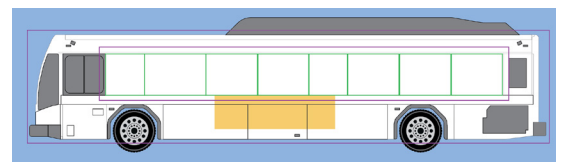

1 Month	3 Months	6 Months	12 Months
\$650.00/month	\$630.00/month	\$615.00/month	\$575.00/month
Production Cost: \$2250.00/bus			

Super King

18' 2" W x 3' 5.5" H

1 Month	3 Months	6 Months	12 Months
\$460.00/month	\$440.00/month	\$425.00/month	\$400.00/month
Production Cost: \$330.00/bus			

King

144" W x 30" H

1 Month	3 Months	6 Months	12 Months
\$355.00/month	\$340.00/month	\$320.00/month	\$300.00/month
Production Cost: \$155.00/bus			

Queen

88" W x 30" H

1 Month	3 Months	6 Months	12 Months
\$300.00/month	\$275.00/month	\$260.00/month	\$230.00/month
Production Cost: \$140.00/bus			

Rear

58" W x 21" H

1 Month	3 Months	6 Months	12 Months
\$230.00/month	\$210.00/month	\$200.00/month	\$175.00/month
Production Cost: \$85.00/bus			

Interior Channel Cards

29" W x 11" H

Campaign for 3 Months	Number of Buses	Ads per Bus	Total Ads
\$2,250.00	7	4	28
Cost per Campaign: \$750.00			