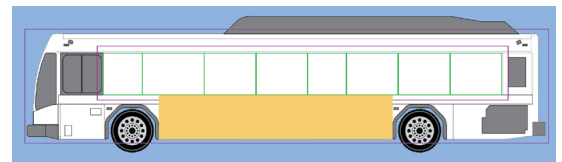

Half Wrap Bus Wrap

Complete Side (No rear or Front)

1 Month	3 Months	6 Months	12 Months
\$1500.00/month	\$1450.00/month	\$1400.00/month	\$1300.00/month
Production Cost: \$4,000.00/bus			

King Kong

Fender to Fender with Window Perf

1 Month	3 Months	6 Months	12 Months
\$650.00/month	\$630.00/month	\$615.00/month	\$575.00/month
Production Cost: \$2250.00/bus			

Super King

18' 2" W x 3' 5.5" H

1 Month	3 Months	6 Months	12 Months
\$460.00/month	\$440.00/month	\$425.00/month	\$400.00/month
Production Cost: \$330.00/bus			

King

144" W x 30" H

1 Month	3 Months	6 Months	12 Months
\$355.00/month	\$340.00/month	\$320.00/month	\$300.00/month
Production Cost: \$155.00/bus			

Queen

88" W x 30" H

1 Month	3 Months	6 Months	12 Months
\$300.00/month	\$275.00/month	\$260.00/month	\$230.00/month
Production Cost: \$140.00/bus			

Rear

58" W x 21" H

1 Month	3 Months	6 Months	12 Months
\$230.00/month	\$210.00/month	\$200.00/month	\$175.00/month
Production Cost: \$85.00/bus			

Interior Channel Cards

29" W x 11" H

Campaign for 3 Months	Number of Buses	Ads per Bus	Total Ads
\$2,250.00	7	4	28
Cost per Campaign: \$750.00			