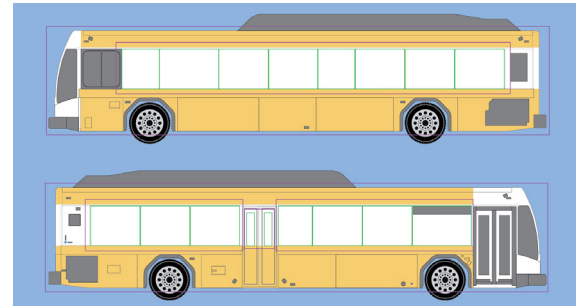

Half Wrap Bus Wrap

Complete Side (No rear or Front)

1 Month	3 Months	6 Months	12 Months
\$1500.00/month	\$1450.00/month	\$1400.00/month	\$1300.00/month
Production Cost: \$4,000.00/bus			

King Kong

Fender to Fender with Window Perf

1 Month	3 Months	6 Months	12 Months
\$650.00/month	\$630.00/month	\$615.00/month	\$575.00/month
Production Cost: \$2250.00/bus			

Super King

18' 2" W x 3' 5.5" H

1 Month	3 Months	6 Months	12 Months
\$460.00/month	\$440.00/month	\$425.00/month	\$400.00/month
Production Cost: \$330.00/bus			

King

144" W x 30" H

1 Month	3 Months	6 Months	12 Months
\$355.00/month	\$340.00/month	\$320.00/month	\$300.00/month
Production Cost: \$155.00/bus			

Queen

88" W x 30" H

1 Month	3 Months	6 Months	12 Months
\$300.00/month	\$275.00/month	\$260.00/month	\$230.00/month
Production Cost: \$140.00/bus			