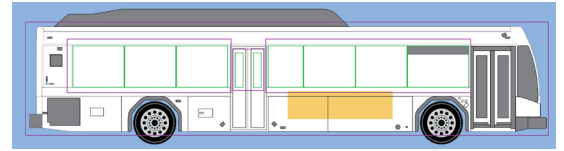

King

144" W x 30" H

1 Month	3 Months	6 Months	12 Months
\$355.00/month	\$340.00/month	\$320.00/month	\$300.00/month
Production Cost: \$155.00/bus			

Queen

88" W x 30" H

1 Month	3 Months	6 Months	12 Months
\$300.00/month	\$275.00/month	\$260.00/month	\$230.00/month
Production Cost: \$140.00/bus			

Rear

58" W x 21" H

1 Month	3 Months	6 Months	12 Months
\$230.00/month	\$210.00/month	\$200.00/month	\$175.00/month
Production Cost: \$85.00/bus			

Interior Channel Cards

29" W x 11" H

Campaign for 3 Months	Number of Buses	Ads per Bus	Total Ads
\$2,250.00	7	4	28
Cost per Campaign: \$750.00			