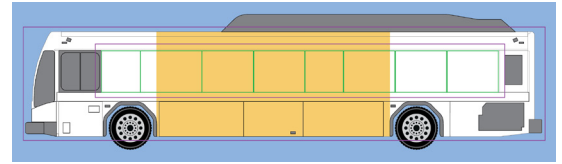

Half Wrap Bus Wrap

Complete Side (No rear or Front)

1 Month	3 Months	6 Months	12 Months
\$1500.00/month	\$1450.00/month	\$1400.00/month	\$1300.00/month
Production Cost: \$4,000.00/bus			

King Kong

Fender to Fender with Window Perf

1 Month	3 Months	6 Months	12 Months
\$650.00/month	\$630.00/month	\$615.00/month	\$575.00/month
Production Cost: \$2250.00/bus			

Super King

18' 2" W x 3' 5.5" H

1 Month	3 Months	6 Months	12 Months
\$460.00/month	\$440.00/month	\$425.00/month	\$400.00/month
Production Cost: \$330.00/bus			

King

144" W x 30" H

1 Month	3 Months	6 Months	12 Months
\$355.00/month	\$340.00/month	\$320.00/month	\$300.00/month
Production Cost: \$155.00/bus			

Queen

88" W x 30" H

1 Month	3 Months	6 Months	12 Months
\$300.00/month	\$275.00/month	\$260.00/month	\$230.00/month
Production Cost: \$140.00/bus			

Rear

58" W x 21" H

1 Month	3 Months	6 Months	12 Months
\$230.00/month	\$210.00/month	\$200.00/month	\$175.00/month
Production Cost: \$85.00/bus			

Interior Channel Cards

29" W x 11" H

Campaign for 3 Months	Number of Buses	Ads per Bus	Total Ads
\$2,250.00	7	4	28
Cost per Campaign: \$750.00			