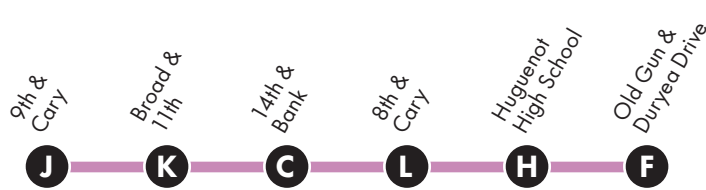

29x Gaskins Express

WEEKDAY EASTBOUND

Gaskins Park-N-Ride to Downtown

6:25	6:50
6:50	7:15
7:30	7:55
8:00	8:25
8:25	8:50
4:15	4:45
4:40	5:05
5:10	5:40

WEEKDAY WESTBOUND

Downtown to Gaskins Park-N-Ride

6:50	6:54	6:56	7:00	7:30
7:15	7:19	7:21	7:25	7:55
7:55	7:59	8:01	--	--
8:50	8:54	8:56	--	--
3:40	3:44	3:46	3:50	4:15
4:05	4:09	4:11	4:15	4:40
4:35	4:39	4:41	4:45	5:10
5:05	5:09	5:11	5:15	5:40
5:40	5:44	5:46	5:50	6:15

NO WEEKEND SERVICE

64x Stony Point Express

WEEKDAY NORTHBOUND

Stony Point to Downtown

6:10	6:18	6:23	6:37
7:30	7:38	7:43	7:57
4:46	4:57	5:01	5:15

WEEKDAY SOUTHBOUND

Downtown to Stony Point

6:37	6:41	6:46	6:52	7:09	7:17
7:57	8:01	8:06	8:12	--	--
3:50	3:55	4:02	4:06	4:23	4:30
5:15	5:20	5:27	5:31	5:48	5:55

NO WEEKEND SERVICE

AM PM

HOW TO READ ROUTE SCHEDULES

- Find the schedule for the day and direction you wish to travel.
- Timepoints in the schedule match locations on the map. Find timepoints near the start and end of your trip; your nearest bus stop may be between timepoints.
- Read down the columns to see when trips serve each timepoint.
- BOLD** numerals indicate **PM** times.

Times shown are approximate. Traffic and weather may cause actual times to vary. Please allow ample time to complete your trip.

82x Commonwealth 20

WEEKDAY NORTHBOUND

Commonwealth 20 to Downtown

6:30	7:00
7:15	7:45