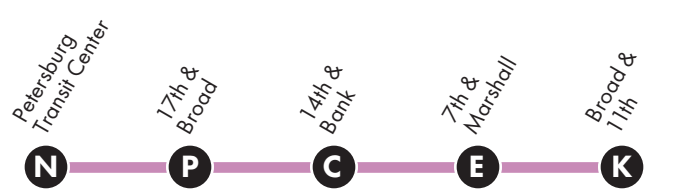

Times shown are approximate. Traffic and weather may cause actual times to vary. Please allow ample time to complete your trip.

82x Commonwealth 20

WEEKDAY NORTHBOUND

Commonwealth 20 to Downtown

6:30	7:00
7:15	7:45

WEEKDAY SOUTHBOUND

Downtown to Commonwealth 20

7:00	7:04	7:07	7:12	--
7:45	7:49	7:52	7:57	--
4:05	4:09	4:12	4:17	4:42
4:35	4:40	4:43	4:48	5:18
5:15	5:19	5:22	5:27	5:57

NO WEEKEND SERVICE

95x Petersburg

WEEKDAY SOUTHBOUND

Downtown to Petersburg

5:30	5:34	5:41	5:45	6:30
6:00	6:04	6:11	6:15	7:00
4:00	4:04	4:11	4:15	5:00
4:30	4:34	4:41	4:45	5:30

WEEKDAY NORTHBOUND

Petersburg to Downtown

6:30	7:02	7:06	7:17	7:20
7:00	7:32	7:36	7:47	7:50
5:00	5:32	5:36	5:47	5:50
5:30	6:02	6:06	6:17	6:20

NO WEEKEND SERVICE

AM PM

FARE INFORMATION

No fare payment required to ride until further notice. For more information, visit ridegrtc.com

Information is subject to change.

SCHEMATIC MAP
NOT TO SCALE

- Express Routes**
From Downtown to Park-N-Rides during weekday peak hours only
- 82x**
non-stop service
- Pulse - GRTC Rapid Bus Route**
Frequent daily service.
- Schedule Timepoint**