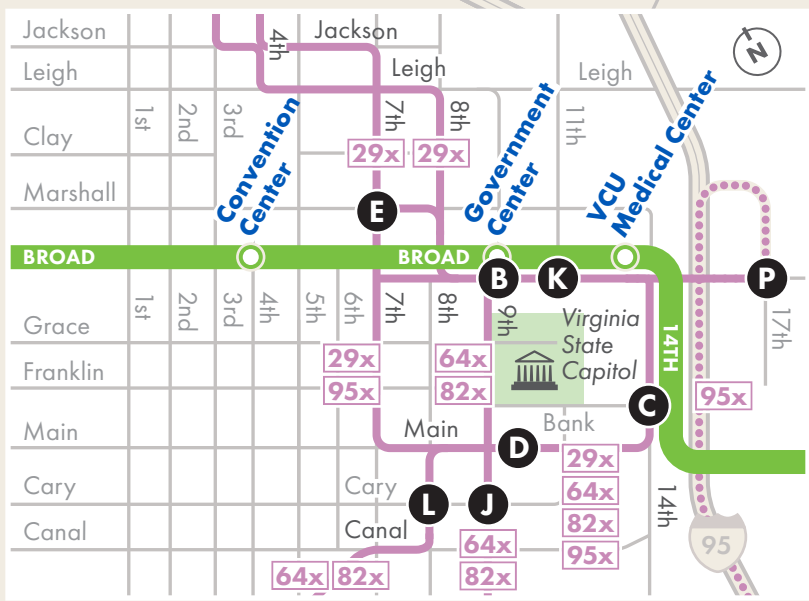

WEEKDAY SOUTHBOUND

Downtown to Commonwealth 20

7:00	7:04	7:07	7:12	--
7:45	7:49	7:52	7:57	--
4:05	4:09	4:12	4:17	4:42
4:35	4:40	4:43	4:48	5:18
5:15	5:19	5:22	5:27	5:57

NO WEEKEND SERVICE

95x Petersburg

WEEKDAY SOUTHBOUND

Downtown to Petersburg

5:30	5:34	5:41	5:45	6:30
6:00	6:04	6:11	6:15	7:00
4:00	4:04	4:11	4:15	5:00
4:30	4:34	4:41	4:45	5:30

WEEKDAY NORTHBOUND

Petersburg to Downtown

6:30	7:02	7:06	7:17	7:20
7:00	7:32	7:36	7:47	7:50
5:00	5:32	5:36	5:47	5:50
5:30	6:02	6:06	6:17	6:20

NO WEEKEND SERVICE

AM PM

FARE INFORMATION

No fare payment required to ride until further notice. For more information, visit ridegrtc.com

Information is subject to change.

SCHEMATIC MAP
NOT TO SCALE

- Express Routes**
From Downtown to Park-N-Rides during weekday peak hours only
- 82x**
non-stop service
- Pulse - GRTC Rapid Bus Route**
Frequent daily service.
- Schedule Timepoint**

WHEELCHAIR ACCESSIBLE

NO SERVICE WEEKENDS

WEEKENDS LIMITED SERVICE

WHEELCHAIR accessible

EFFECTIVE February 2025

GRTC

ridegrtc.com
804.358.4782

Express Routes