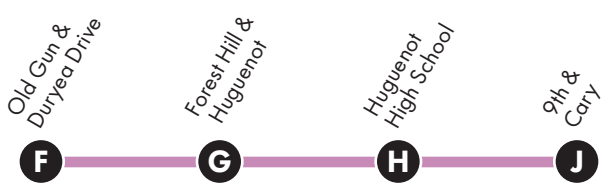

29x Gaskins Express

WEEKDAY EASTBOUND

Gaskins Park-N-Ride to Downtown

6:25	6:50
6:50	7:15
7:30	7:55
8:00	8:25
8:25	8:50
4:15	4:45
4:40	5:05
5:10	5:40

WEEKDAY WESTBOUND

Downtown to Gaskins Park-N-Ride

6:50	6:54	6:56	7:00	7:30
7:15	7:19	7:21	7:25	7:55
7:55	7:59	8:01	--	--
8:50	8:54	8:56	--	--
3:40	3:44	3:46	3:50	4:15
4:05	4:09	4:11	4:15	4:40
4:35	4:39	4:41	4:45	5:10
5:05	5:09	5:11	5:15	5:40
5:40	5:44	5:46	5:50	6:15

NO WEEKEND SERVICE

64x Stony Point Express

WEEKDAY NORTHBOUND

Stony Point to Downtown

6:10	6:18	6:23	6:37
7:30	7:38	7:43	7:57
4:46	4:57	5:01	5:15

WEEKDAY SOUTHBOUND

Downtown to Stony Point

6:37	6:41	6:46	6:52	7:09	7:17
7:57	8:01	8:06	8:12	--	--
3:50	3:55	4:02	4:06	4:23	4:30
5:15	5:20	5:27	5:31	5:48	5:55