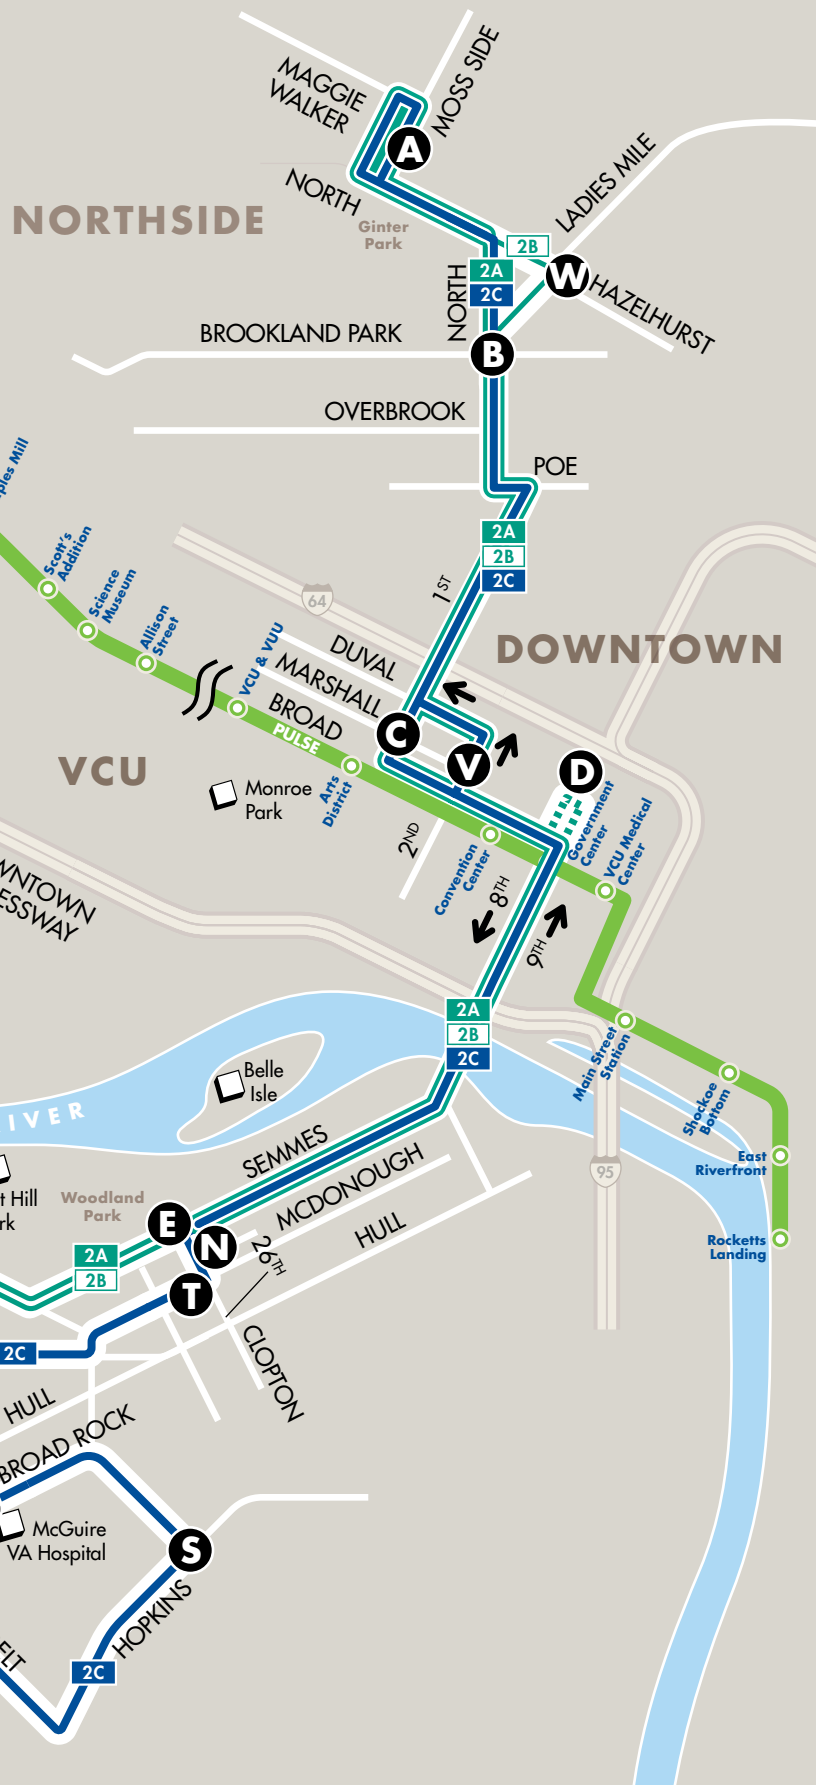

# LEGEND

15 minute frequency where routes overlap until they branch out

## 2B North Ave/Jahnke/Midlothian

see timepoint location on route map above

### SOUTHBOUND Moss Side to Chippenham Square WEEKDAY SCHEDULE

Moss Side & Akron	Hazlehurst & Ladies Mile	North & Brookland Park Blvd	1st & Marshall	Transfer Plaza Bay D	Semmes & 26th	Forest Hill & Westover Hills Blvd	Chippenham Hospital	Spring Rock Green	Centura College	Chippenham Square & Midlothian
A	W	B	C	D	E	F	I	L	M	K
5:30	5:33	5:41	5:53	∅	6:04	6:10	6:21	6:32	6:38	6:47
6:30	6:33	6:41	6:53	∅	7:04	7:10	7:21	7:32	7:38	7:47
7:30	7:33	7:41	7:53	∅	8:04	8:10	8:21	8:32	8:38	8:47
8:30	8:33	8:41	8:53	∅	9:04	9:10	9:21	9:32	9:38	9:47
9:30	9:33	9:41	9:54	∅	10:06	10:12	10:23	10:34	10:42	10:53
10:30	10:33	10:41	10:54	∅	11:06	11:12	11:23	11:34	11:42	11:53
11:30	11:33	11:41	11:54	∅	12:06	12:12	12:23	12:34	12:42	12:53
12:30	12:33	12:41	12:54	∅	1:06	1:12	1:23	1:34	1:42	1:53
1:30	1:33	1:41	1:54	∅	2:06	2:12	2:23	2:34	2:42	2:53
2:30	2:33	2:41	2:54	∅	3:06	3:12	3:23	3:34	3:42	3:53
3:30	3:33	3:41	3:54	∅	4:06	4:12	4:23	4:34	4:42	4:53
4:30	4:33	4:41	4:54	∅	5:06	5:12	5:23	5:34	5:42	5:53
5:30	5:33	5:41	5:54	∅	6:06	6:12	6:23	6:34	6:42	6:53
6:30	6:33	6:41	6:54	∅	7:06	7:12	7:23	7:34	7:42	7:53
7:30	7:33	7:38	7:48	7:50	8:11	8:17	8:28	8:39	8:45	8:54
8:30	8:33	8:38	8:48	8:50	9:11	9:17	9:28	9:39	9:45	9:54
9:30	9:33	9:38	9:48	9:50	10:11	10:17	10:28	10:39	10:45	10:54
10:30	10:33	10:38	10:48	10:50	11:11	11:17	11:28	11:39	11:45	11:54
11:30	11:33	11:38	11:48	11:50	12:11	12:17	12:28	12:39	12:45	12:54
									AM	PM