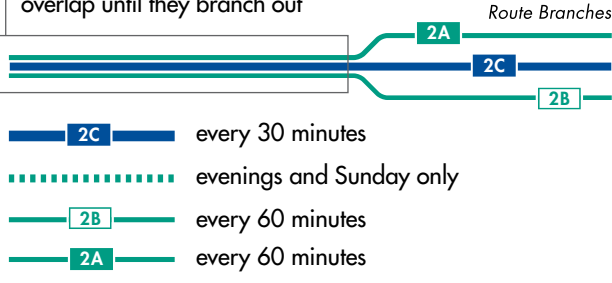

# LEGEND

15 minute frequency where routes overlap until they branch out

### Pulse

Connections accessible @ Convention Center & Government Center

## 2B North Ave/Jahnke/Midlothian

see timepoint location on route map above

### SOUTHBOUND Moss Side to Chippenham Square WEEKDAY SCHEDULE

Moss Side & Akron	Hazlehurst & Ladies Mile	North & Brookland Park Blvd	1st & Marshall	Transfer Plaza Bay D	Semmes & 26th	Forest Hill & Westover Hills Blvd	Chippenham Hospital	Spring Rock Green	Centura College	Chippenham Square & Midlothian
A	W	B	C	D	E	F	I	L	M	K
5:30	5:33	5:41	5:53	∅	6:04	6:10	6:21	6:32	6:38	6:47
6:30	6:33	6:41	6:53	∅	7:04	7:10	7:21	7:32	7:38	7:47
7:30	7:33	7:41	7:53	∅	8:04	8:10	8:21	8:32	8:38	8:47
8:30	8:33	8:41	8:53	∅	9:04	9:10	9:21	9:32	9:38	9:47
9:30	9:33	9:41	9:54	∅	10:06	10:12	10:23	10:34	10:42	10:53
10:30	10:33	10:41	10:54	∅	11:06	11:12	11:23	11:34	11:42	11:53
11:30	11:33	11:41	11:54	∅	12:06	12:12	12:23	12:34	12:42	12:53
12:30	12:33	12:41	12:54	∅	1:06	1:12	1:23	1:34	1:42	1:53
1:30	1:33	1:41	1:54	∅	2:06	2:12	2:23	2:34	2:42	2:53
2:30	2:33	2:41	2:54	∅	3:06	3:12	3:23	3:34	3:42	3:53
3:30	3:33	3:41	3:54	∅	4:06	4:12	4:23	4:34	4:42	4:53
4:30	4:33	4:41	4:54	∅	5:06	5:12	5:23	5:34	5:42	5:53
5:30	5:33	5:41	5:54	∅	6:06	6:12	6:23	6:34	6:42	6:53
6:30	6:33	6:41	6:54	∅	7:06	7:12	7:23	7:34	7:42	7:53
7:30	7:33	7:38	7:48	7:50	8:11	8:17	8:28	8:39	8:45	8:54
8:30	8:33	8:38	8:48	8:50	9:11	9:17	9:28	9:39	9:45	9:54
9:30	9:33	9:38	9:48	9:50	10:11	10:17	10:28	10:39	10:45	10:54
10:30	10:33	10:38	10:48	10:50	11:11	11:17	11:28	11:39	11:45	11:54
11:30	11:33	11:38	11:48	11:50	12:11	12:17	12:28	12:39	12:45	12:54
									AM	PM