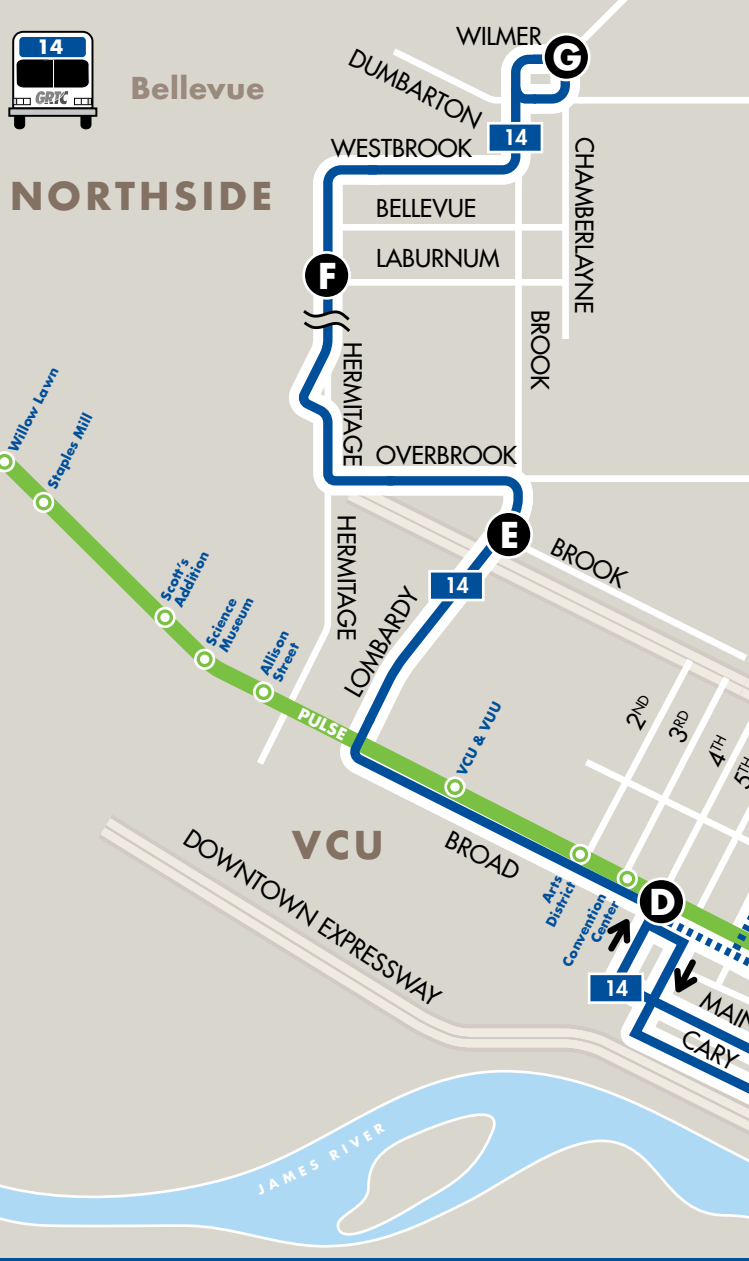

Bellevue

NORTHSIDE

LEGEND

SCHEMATIC MAP NOT TO SCALE

- every 30 minutes
- evenings and Sunday only

Pulse

Connections accessible @ Shockoe Bottom, Main St. Station, Convention Center, Arts District & VCU/VUU

- every 15 minutes (or better)

14 Hermitage/East Main

see timepoint location on route map above

EASTBOUND Chamberlayne to 23rd & Franklin

WEEKDAY SCHEDULE

Chamberlayne & Wilmer	Hermitage & Laburnum	Brook & Lombardy	Broad & 4th Street	Transfer Plaza Bay J	Main & 13th	23rd & Franklin
G	F	E	D	C	B	A
5:05	5:14	5:24	5:38	-:-	5:45	5:50
5:35	5:44	5:54	6:08	-:-	6:15	6:20
6:05	6:15	6:26	6:40	-:-	6:47	6:52
6:35	6:45	6:56	7:10	-:-	7:17	7:22
7:05	7:15	7:26	7:40	-:-	7:47	7:52
7:35	7:45	7:56	8:10	-:-	8:17	8:22
8:05	8:15	8:26	8:40	-:-	8:47	8:52
8:35	8:45	8:56	9:10	-:-	9:17	9:22
9:05	9:15	9:26	9:40	-:-	9:47	9:52
9:35	9:45	9:56	10:10	-:-	10:17	10:22
10:05	10:15	10:26	10:40	-:-	10:47	10:52
10:35	10:45	10:56	11:10	-:-	11:17	11:22
11:05	11:15	11:26	11:40	-:-	11:47	11:52
11:35	11:45	11:56	12:10	-:-	12:17	12:22
12:05	12:15	12:26	12:40	-:-	12:47	12:52
12:35	12:45	12:56	1:10	-:-	1:17	1:22
1:05	1:15	1:26	1:40	-:-	1:47	1:52
1:35	1:45	1:56	2:10	-:-	2:17	2:22
2:05	2:15	2:26	2:40	-:-	2:47	2:52
2:35	2:45	2:56	3:10	-:-	3:17	3:22
3:05	3:15	3:26	3:40	-:-	3:47	3:52
3:35	3:45	3:56	4:10	-:-	4:17	4:22
4:05	4:15	4:26	4:40	-:-	4:47	4:52
4:35	4:45	4:56	5:10	-:-	5:17	5:22
5:05	5:15	5:26	5:40	-:-	5:47	5:52
5:35	5:45	5:56	6:10	-:-	6:18	6:25
6:05	6:15	6:26	6:40	-:-	6:48	6:55
6:35	6:45	6:56	7:10	-:-	7:18	7:25
7:10	7:18	7:28	7:38	7:53	8:00	8:05
7:45	7:53	8:03	8:13	8:28	8:35	8:40
8:15	8:23	8:33	8:43	8:58	9:05	9:10
8:50	8:58	9:08	9:18	9:33	9:40	9:45
9:20	9:28	9:38	9:48	10:03	10:10	10:15
9:50	9:58	10:08	10:18	10:33	10:40	10:45
10:25	10:33	10:43	10:53	11:08	11:15	11:20
11:00	11:08	11:18	11:28	11:43	11:50	11:55
11:30	11:38	11:48	11:58	12:13	12:20	12:25
12:00	12:08	12:18	12:28	12:43	12:50	12:55
12:30	12:38	12:48	12:58	1:13	1:20	1:25
					AM	PM