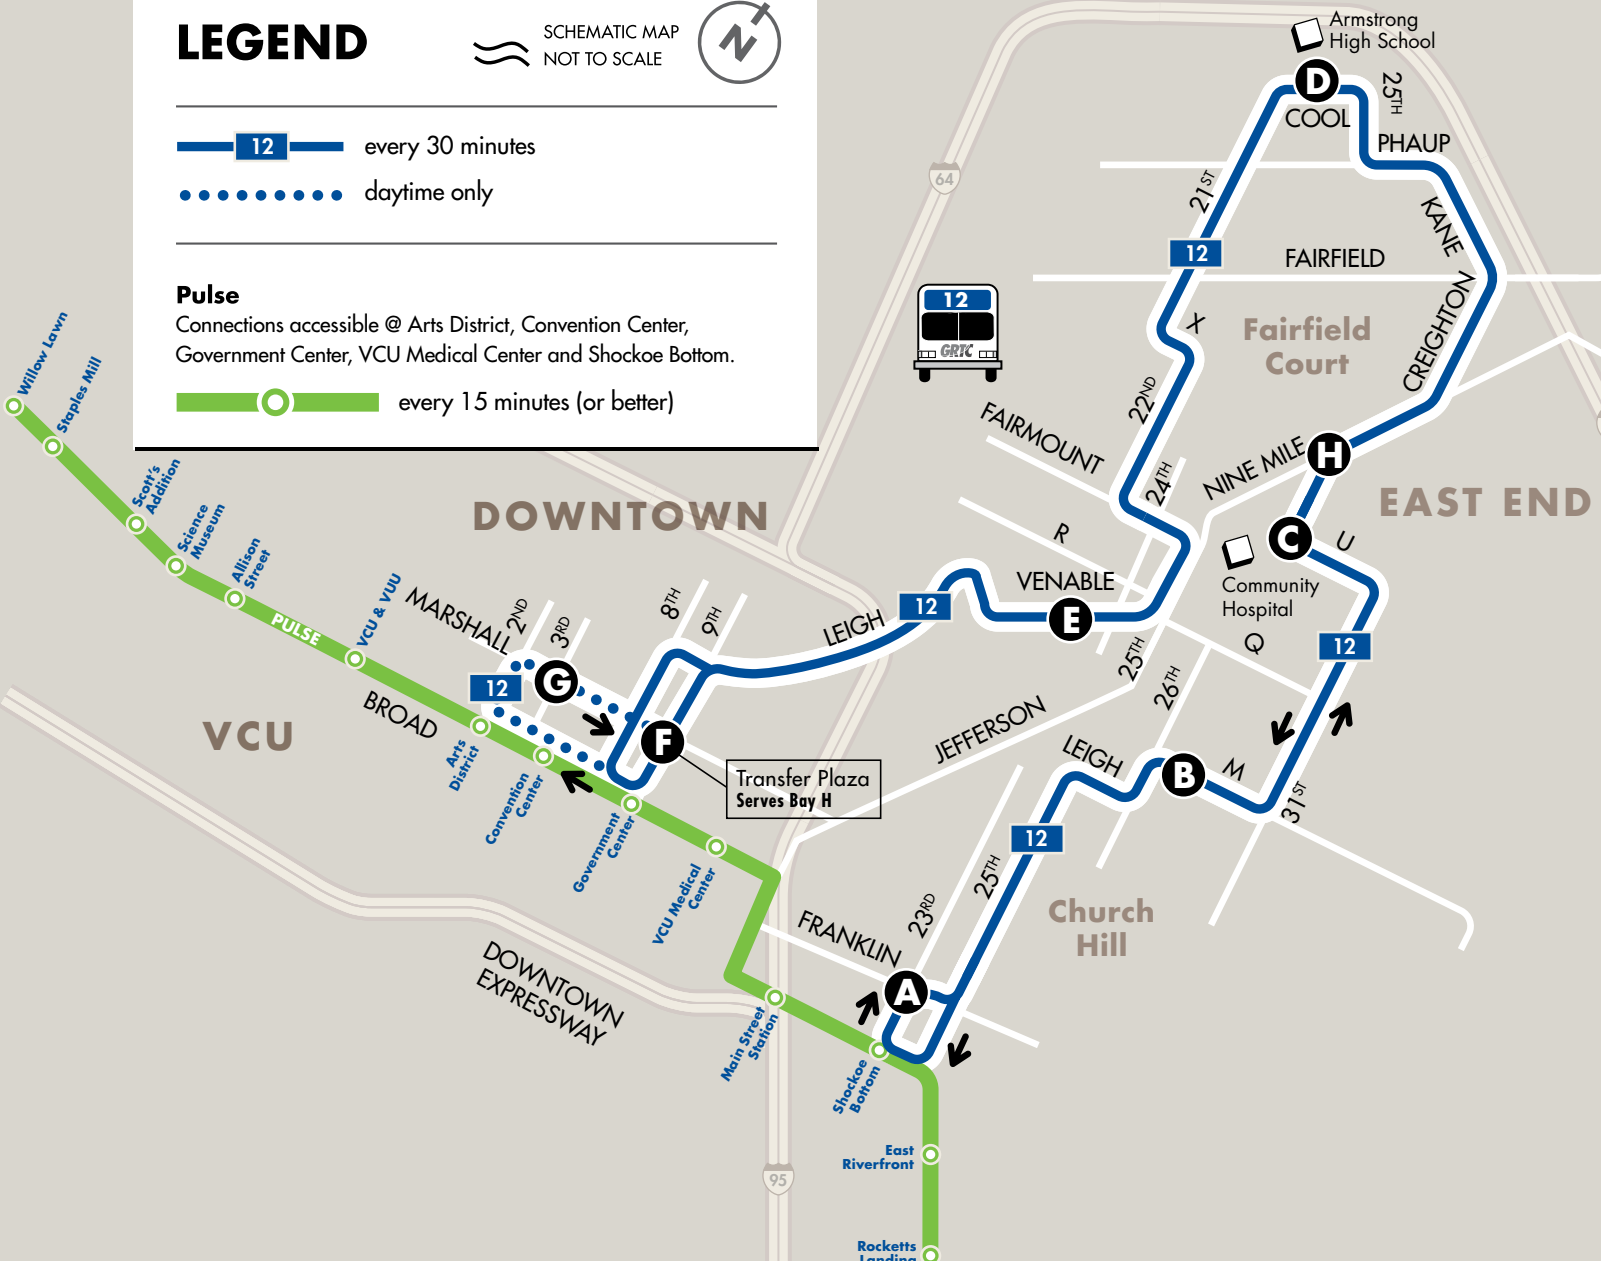

LEGEND

SCHEMATIC MAP
NOT TO SCALE

- 12** every 30 minutes
- daytime only

Pulse

Connections accessible @ Arts District, Convention Center, Government Center, VCU Medical Center and Shockoe Bottom.

- PULSE** every 15 minutes (or better)

12 Church Hill

see timepoint location on route map above

EASTBOUND Downtown to 23rd & Franklin

WEEKDAY SCHEDULE

Marshall & 3rd Street	Transfer Plaza Bay H	Venable & Pink Street	Armstrong High School	28th & U	M Street & 27th	23rd & Franklin
G	F	E	D	C	B	A
5:00	5:05	5:11	5:20	5:28	5:35	5:40
5:30	5:35	5:41	5:50	5:58	6:05	6:10
6:00	6:05	6:11	6:20	6:28	6:35	6:40
6:30	6:35	6:41	6:50	6:58	7:05	7:10
7:00	7:05	7:11	7:20	7:28	7:35	7:40
7:30	7:35	7:41	7:50	7:58	8:05	8:10
8:00	8:05	8:11	8:20	8:28	8:35	8:40
8:30	8:35	8:41	8:50	8:58	9:05	9:10
9:00	9:05	9:11	9:20	9:28	9:35	9:40
9:30	9:35	9:41	9:50	9:58	10:05	10:10
10:00	10:05	10:11	10:20	10:28	10:35	10:40
10:30	10:35	10:41	10:50	10:58	11:05	11:10
11:00	11:05	11:11	11:20	11:28	11:35	11:40
11:30	11:35	11:41	11:50	11:58	12:05	12:10
12:00	12:05	12:11	12:20	12:28	12:35	12:40
12:30	12:35	12:41	12:50	12:58	1:05	1:10
1:00	1:05	1:11	1:20	1:28	1:35	1:40
1:30	1:35	1:41	1:50	1:58	2:05	2:10
2:00	2:05	2:11	2:20	2:28	2:35	2:40
2:30	2:35	2:41	2:50	2:58	3:05	3:10
3:00	3:05	3:11	3:20	3:28	3:35	3:40
3:30	3:35	3:41	3:50	3:58	4:05	4:10
4:00	4:05	4:11	4:20	4:28	4:35	4:40
4:30	4:35	4:41	4:50	4:58	5:05	5:10
5:00	5:05	5:11	5:20	5:28	5:35	5:40
5:30	5:35	5:41	5:50	5:58	6:05	6:10
6:00	6:05	6:11	6:20	6:28	6:35	6:40
6:30	6:35	6:41	6:50	6:58	7:05	7:10
--	6:59	7:05	7:14	7:22	7:29	7:34
--	7:35	7:41	7:50	7:58	8:05	8:10
--	8:05	8:11	8:20	8:28	8:35	8:40
--	8:35	8:41	8:50	8:58	9:05	9:10
--	9:10	9:16	9:25	9:33	9:40	9:45
--	9:40	9:46	9:55	10:03	10:10	10:15
--	10:10	10:16	10:25	10:33	10:40	10:45
--	10:45	10:51	11:00	11:08	11:15	11:20
--	11:15	11:21	11:30	11:38	11:45	11:50
--	11:45	11:51	12:00	12:08	12:15	12:20
--	12:20	12:26	12:35	12:43	12:50	12:55
--	12:50	12:56	1:05	1:13	1:20	1:25
					AM	PM